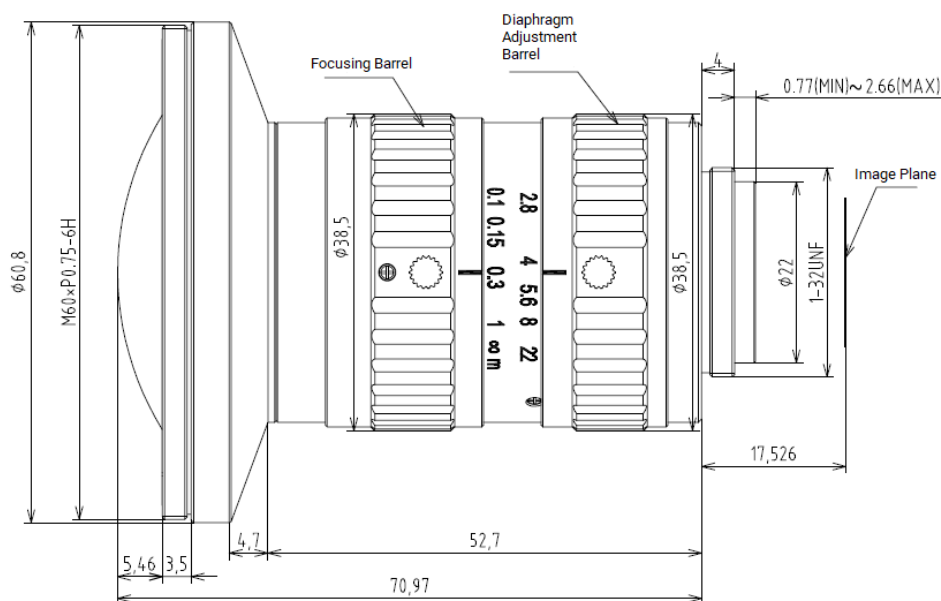

MVL-KF0828M-25MP

1.1" 8 mm 25 MP FA Lens

Specification

Model	MVL-KF0828M-25MP
Parameter	Fixed Focal Length, Manual Iris, 25 MP, FA Lens
Performance	
Focal length	8 mm
F-number	F2.8 to F22
Image size	Ø17.6 mm (1.1")
TV distortion	< 3.2%
Minimum object distance	0.1 m
Field of view	D: 94.4° H: 82.8° V: 65.8°
Mechanical	
Iris control	Manual
Focus control	Manual
Filter thread	M60 × 0.75
Mount type	C-mount
Flange back length	17.526 mm
Dimension	Ø60.8 mm × 70.97 mm (Ø2.4" × 2.8")
Temperature	-10 °C to 50 °C (14 °F to 122 °F)

*Depth of field: The theoretical calculated value when the diameter of the max. circle of confusion in image is 40 µm.

Dimension

Unit: mm